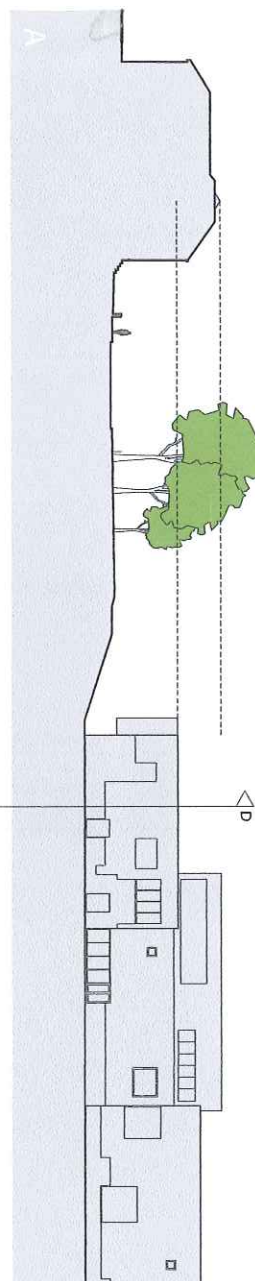

Height in relation to Park Avenue

The red dotted line shows the cross section of the 3 storey element of the new high school. You can see that this is considerably higher than No 9 and Park Avenue, unlike information provided by CEC to P8 Committee at site visit Oct 2013

Dotted line represents profile of teaching wing behind Indicative profile of properties on Park Avenue Indicative tree line

PORTOBELLO HIGH SCHOOL INDICATIVE SITE SECTIONS

jmachitects

EDINBURGH THE CITY OF EDINBURGH COUNCIL