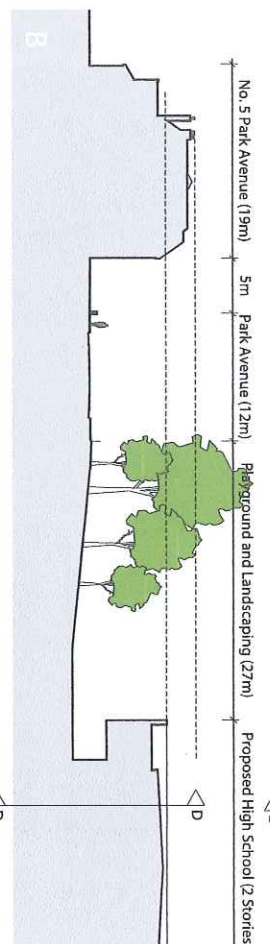

Height in relation to Park Avenue

The red dotted line shows the cross section of the 3 storey element of the new high school. You can see that this is considerably higher than No 9 and Park Avenue, unlike information provided by CEC to P8 Committee at site visit Oct 2013

Dotted line represents profile of teaching wing behind Indicative profile of properties on Park Avenue Indicative tree line

PORTOBELLO HIGH SCHOOL INDICATIVE SITE SECTIONS

jmachitects

EDINBURGH THE CITY OF EDINBURGH COUNCIL