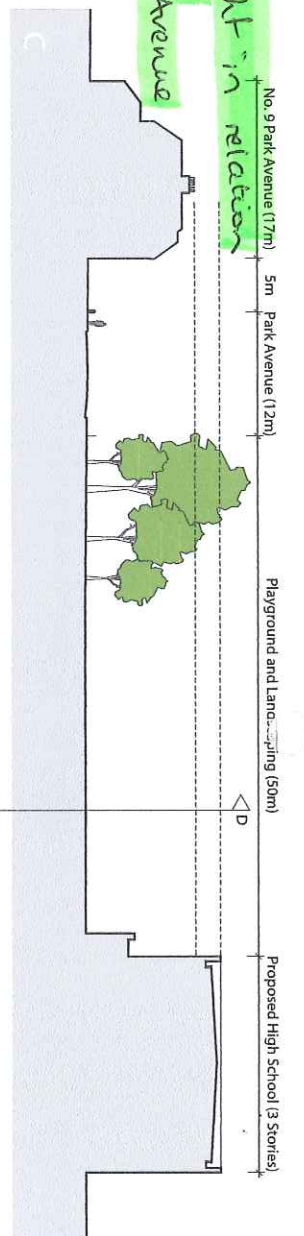

Height in relation to Park Avenue

The red dotted line shows the cross section of the 3 storey element of the new high school. You can see that this is considerably higher than No 9 and Park Avenue, unlike information provided by CEC to P8 Committee at site visit Oct 2013

Dotted line represents profile of teaching wing behind Indicative profile of properties on Park Avenue Indicative tree line

PORTOBELLO HIGH SCHOOL INDICATIVE SITE SECTIONS

jmachitects

EDINBURGH THE CITY OF EDINBURGH COUNCIL