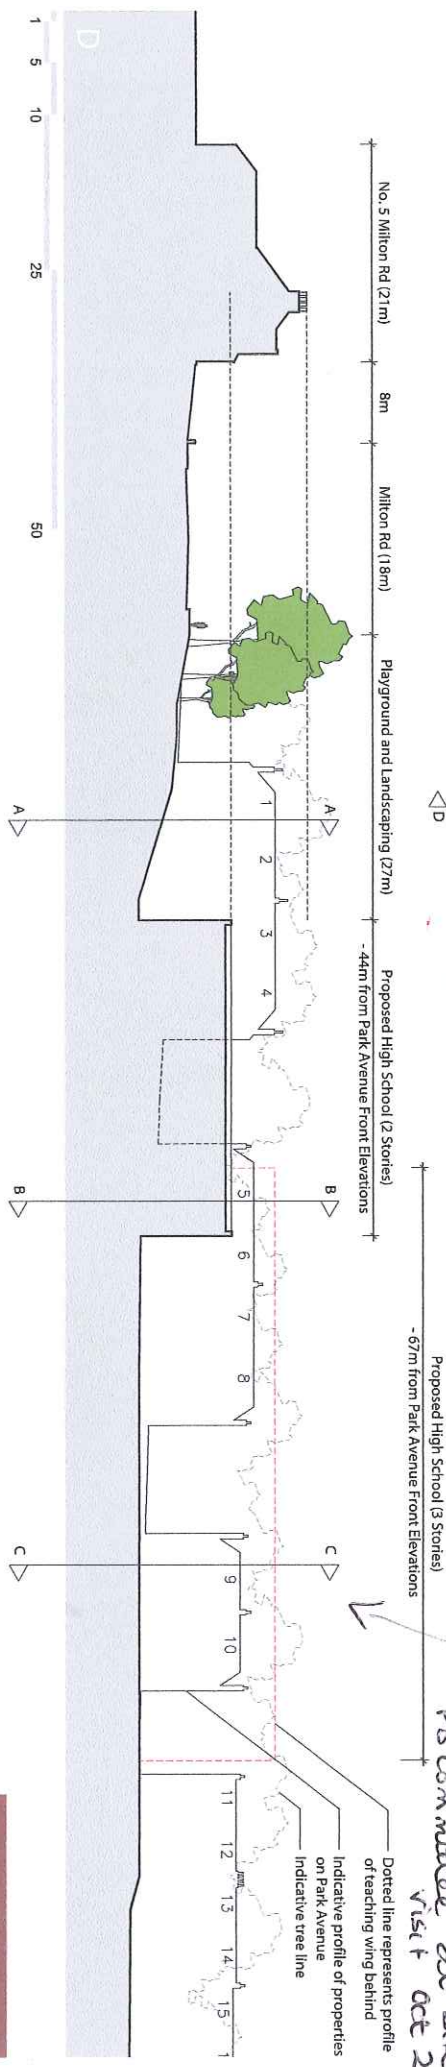

Height in relation to Park Avenue

The red dotted line shows the cross section of the 3 storey element of the new high school. You can see that this is considerably higher than No 9 and Park Avenue, unlike information provided by CEC to P8 Committee at site visit Oct 2013

Dotted line represents profile of teaching wing behind Indicative profile of properties on Park Avenue Indicative tree line

PORTOBELLO HIGH SCHOOL INDICATIVE SITE SECTIONS

jmachitects

EDINBURGH THE CITY OF EDINBURGH COUNCIL